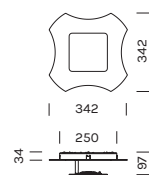

INDOOR - WALL

ORNATO

- alluminio, ferro

- aluminum, iron

**Modulo fiore "F"**

Flower-shaped module "F"

**2570** M 2700K**Power** 20.0W**Nominal lumen** 2750.0lm**CRI** 80**Supply** 220-240V

Item	Temperature	Plate	Decoration
2570	M	-OP	-BP

Modulo fiore "F"

Flower-shaped module "F"

**2572** M 2700K**Power** 20.0W**Nominal lumen** 2750.0lm**CRI** 80**Supply** 220-240V

Item	Temperature	Plate	Decoration
2572	M	-OP	-BP

Modulo quadrato "Q"

Squared-shaped module "Q"

**2571** M 2700K**Power** 20.0W**Nominal lumen** 2750.0lm**CRI** 80**Supply** 220-240V

Item	Temperature	Plate	Decoration
2571	M	-OP	-BP

Modulo quadrato "Q"
Squared-shaped module "Q"

2573 **M** 2700K

Power 20.0W