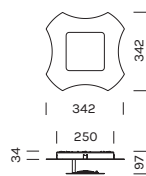

INDOOR - WALL

ORNATO

- alluminio, ferro

- aluminum, iron

**Modulo fiore "F"**

Flower-shaped module "F"

**2570** M 2700K**Power** 20.0W**Nominal lumen** 2750.0lm**CRI** 80**Supply** 220-240V

Item	Temperature	Plate	Decoration
2570	M	-OP	-BP

Modulo fiore "F"

Flower-shaped module "F"

**2572** M 2700K**Power** 20.0W**Nominal lumen** 2750.0lm**CRI** 80**Supply** 220-240V

Item	Temperature	Plate	Decoration
2572	M	-OP	-BP

Modulo quadrato "Q"

Squared-shaped module "Q"

**2571** M 2700K**Power** 20.0W**Nominal lumen** 2750.0lm**CRI** 80**Supply** 220-240V

Item	Temperature	Plate	Decoration
2571	M	-OP	-BP

Modulo quadrato "Q"
Squared-shaped module "Q"

2573 **M** 2700K

Power 20.0W