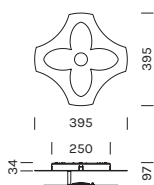

INDOOR - WALL

ORNATO

- alluminio, ferro

- aluminum, iron

**Modulo fiore "F"**

Flower-shaped module "F"

**2570** M 2700K**Power** 20.0W**Nominal lumen** 2750.0lm**CRI** 80**Supply** 220-240V

Item	Temperature	Plate	Decoration
2570	M	-OP	-BP

Modulo fiore "F"

Flower-shaped module "F"

**2572** M 2700K**Power** 20.0W**Nominal lumen** 2750.0lm**CRI** 80**Supply** 220-240V

Item	Temperature	Plate	Decoration
2572	M	-OP	-BP

Modulo quadrato "Q"

Squared-shaped module "Q"

**2571** M 2700K**Power** 20.0W**Nominal lumen** 2750.0lm**CRI** 80**Supply** 220-240V

Item	Temperature	Plate	Decoration
2571	M	-OP	-BP

Modulo quadrato "Q"
Squared-shaped module "Q"

2573 **M** 2700K

Power 20.0W