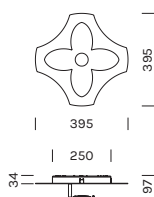

INDOOR - WALL

ORNATO

- alluminio, ferro

- aluminum, iron

**Modulo fiore "F"**

Flower-shaped module "F"

**2570** M 2700K**Power** 20.0W**Nominal lumen** 2750.0lm**CRI** 80**Supply** 220-240V

Item	Temperature	Plate	Decoration
2570	M	-OP	-BP

Modulo fiore "F"

Flower-shaped module "F"

**2572** M 2700K**Power** 20.0W**Nominal lumen** 2750.0lm**CRI** 80**Supply** 220-240V

Item	Temperature	Plate	Decoration
2572	M	-OP	-BP

Modulo quadrato "Q"

Squared-shaped module "Q"

**2571** M 2700K**Power** 20.0W**Nominal lumen** 2750.0lm**CRI** 80**Supply** 220-240V

Item	Temperature	Plate	Decoration
2571	M	-OP	-BP

Modulo quadrato "Q"
Squared-shaped module "Q"

2573 **M** 2700K

Power 20.0W